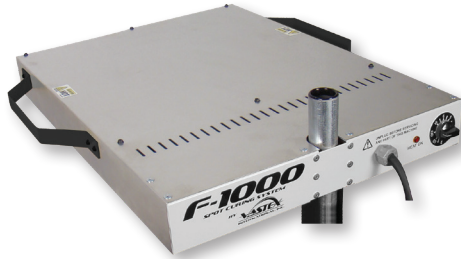

INFRARED FLASH CURE F-SERIES

F-100
16" x 16" Heater
On/off power switch
Includes levelers

F-1000
18" x 18" Heater
Heat control
Includes wheels

High wattage and close coil density heater, for greater heater surface consistency.

Great heaters along with our built in heat shields allows Vastex flashes to be set closer to your garment, which increases efficiency and productivity.

**15 YEAR
HEATER WARRANTY**

F-1000
Shown with standard stand

CE CERTIFIED
BY CERTIFICATION EXPERTS
THE NETHERLANDS

F-100

16" x 16" (41 x 41 cm)
1,625w @ 120v or 240v
NEMA 5-15P or 6-15P

Heater Size
Power (Wattage)
Power Plug

F-1000

18" x 18" (46 x 46 cm)
1,950w @ 120v or 2,600w @ 240v
NEMA 5-20P or 6-15P

F-100

15 Year Heater Warranty
1,625 Watt IR Heater
On/off power switch
Heavy duty side handles
Head leveler to adjust the heater parallel to the pallet
Heat shields for even heater temperature

Features

RELIABLE
POWERFUL
USER FRIENDLY
CONVENIENT
UNIQUE
SMART