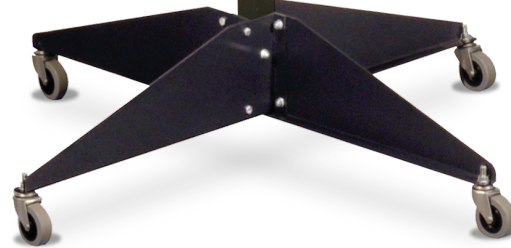

INFRARED FLASH CURE F-SERIES

F-100
16" x 16" Heater
On/off power switch
Includes levelers

F-1000
18" x 18" Heater
Heat control
Includes wheels

High wattage and close coil density heater, for greater heater surface consistency.

Great heaters along with our built in heat shields allows Vastex flashes to be set closer to your garment, which increases efficiency and productivity.

**15 YEAR
HEATER WARRANTY**

F-1000
Shown with standard stand

CE CERTIFIED
BY CERTIFICATION EXPERTS
THE NETHERLANDS

F-100

16" x 16" (41 x 41 cm)
1,625w @ 120v or 240v
NEMA 5-15P or 6-15P

Heater Size
Power (Wattage)
Power Plug

F-1000

18" x 18" (46 x 46 cm)
1,950w @ 120v or 2,600w @ 240v
NEMA 5-20P or 6-15P