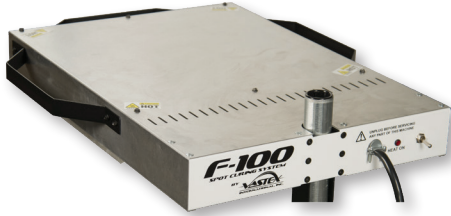

INFRARED FLASH CURE F-SERIES

F-100
16" x 16" Heater
On/off power switch
Includes levelers

F-1000
18" x 18" Heater
Heat control
Includes wheels

High wattage and close coil density heater, for greater heater surface consistency.

Great heaters along with our built in heat shields allows Vastex flashes to be set closer to your garment, which increases efficiency and productivity.

**15 YEAR
HEATER WARRANTY**

F-1000
Shown with standard stand

CE CERTIFIED
BY CERTIFICATION EXPERTS
THE NETHERLANDS

F-100

16" x 16" (41 x 41 cm)
1,625w @ 120v or 240v
NEMA 5-15P or 6-15P

Heater Size
Power (Wattage)
Power Plug

F-1000

18" x 18" (46 x 46 cm)
1,950w @ 120v or 2,600w @ 240v
NEMA 5-20P or 6-15P

F-100

15 Year Heater Warranty
1,625 Watt IR Heater
On/off power switch
Heavy duty side handles
Head leveler to adjust the heater parallel to the pallet
Heat shields for even heater temperature

Features

RELIABLE
POWERFUL
USER FRIENDLY
CONVENIENT
UNIQUE
SMART