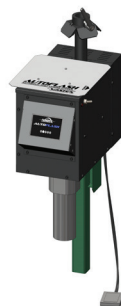

INFRARED FLASH CURE F-SERIES

High wattage and close coil density heater, for greater heater surface consistency.

Great heaters along with our built in heat shields allows Vastex flashes to be set closer to your garment, which increases efficiency and productivity.

**15 YEAR
HEATER WARRANTY**

F-1000
Shown with standard stand

CE CERTIFIED
BY CERTIFICATION EXPERTS
THE NETHERLANDS

F-100

16" x 16" (41 x 41 cm)
1,625w @ 120v or 240v
NEMA 5-15P or 6-15P

Heater Size
Power (Wattage)
Power Plug

F-1000

18" x 18" (46 x 46 cm)
1,950w @ 120v or 2,600w @ 240v
NEMA 5-20P or 6-15P

F-100

15 Year Heater Warranty
1,625 Watt IR Heater
On/off power switch
Heavy duty side handles
Head leveler to adjust the heater parallel to the pallet
Heat shields for even heater temperature

Features

RELIABLE
POWERFUL
USER FRIENDLY
CONVENIENT
UNIQUE
SMART

F-1000

15 Year Heater Warranty
1,950 or 2,600 Watt IR Heater
Heat control with power lights
Heavy duty side handles and locking wheels
Head leveler to adjust the heater parallel to the pallet
Heat shields for even heater temperature

Options

AutoFlash

** Domestic plugs listed. International cords available.